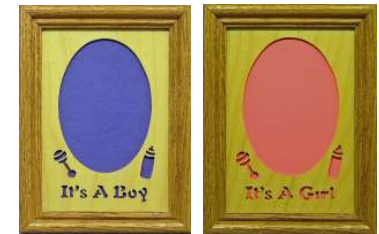

**Any combination of two things that you can think of will work.
Dedication mats are limited to 16 letters each.**

Contact us for wholesale pricing on minimum quantity orders.

**8x10 New Baby Mat
#MAT101 - \$19.95**

**8x10 Wedding Mat
#WED01X - \$19.95**

**Baptized in Christ - #MAT012
Confirmed in Christ - #MAT013
5x7 - \$8.95**

**5x7 Baby Mats
It's A Boy - #MAT020 - \$8.95
It's a Girl - #MAT021 - \$8.95**

**8x10 Christmas Mat – Cut Out
#MAT008 - \$12.95**