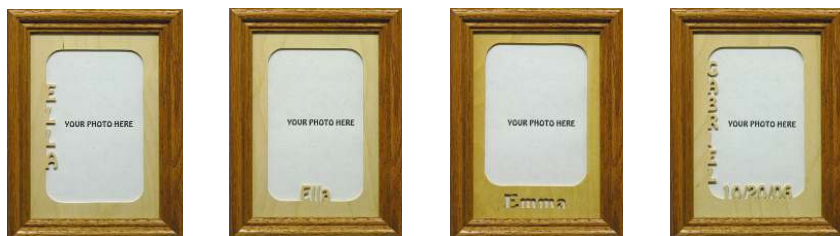

5x7 Vertical Cut-Out Mat - #MAT004 - $8.95

5x7 Horizontal Cut-Out Mat - #MAT005 - $8.95

5x7 Cut-In Mat - #MAT006 - $8.95

5x7 Cut-Out Mat w/ Date or Year - #MAT007 - $10.95