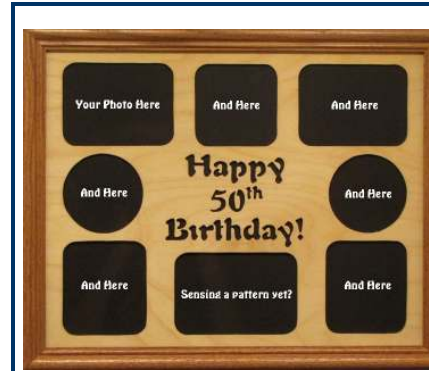

Pet's Name & Breed (single portrait) - #MAT040 - \$12.95

A complete list of available breeds & animals is on our website but even if you don't see yours there, we will find it for you.

**8x10 Horsin' Around Mat
1 or 2 photos
#MAT018 - \$11.95**

**8x10 Happy Trails Mat
1 or 2 photos
#MAT044 - \$11.95**

**11x14 Collage Mat
#MAT503 - \$16.95**

Limited to a maximum of 3 lines & 10 letters per line.

Great for birthdays, trips, anniversaries or personalize it for a child or grandchild.