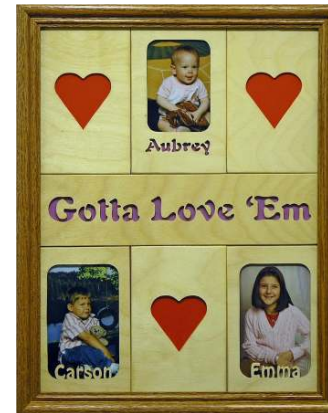

Mini Mats

**Each holds a wallet size photo
& measures 5 1/4" x 3 1/3".**

**Mix or match cut-in &
cut-out names.**

Choose your dedication.

**8x10 - #MAT027
For up to 3 names.
\$7.95 + \$3 per name**

**10x13 - #MAT028
For up to 6 names.
\$9.95 + \$3 per name**

**Cut-In Name - #MAT300
(like Aubrey to the left)
Cut-Out Name - #MAT301
(like Carson or Emma to the left)**

**Mini Mats fit all size frames so expansion is no problem.
"Heart" placeholders included if needed.
Names are limited to 8 letters.**