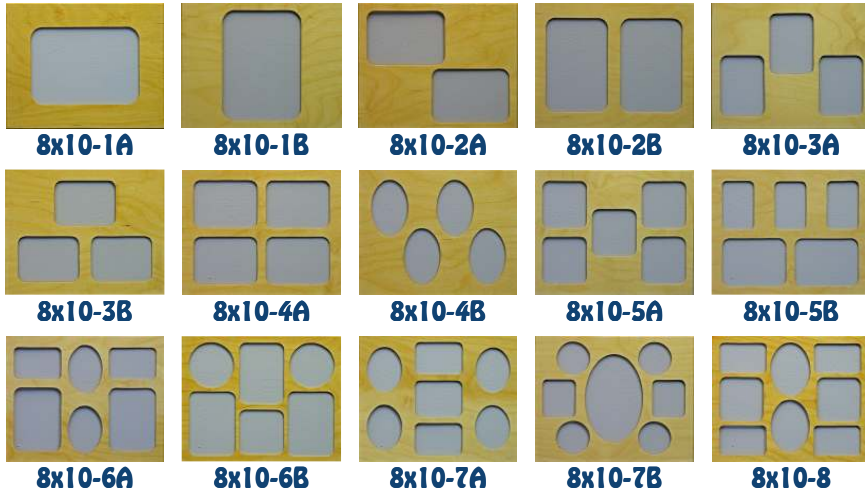

\$4.95

10x13 Hot Swap Mats

#MAT032 - \$16.95

Choose your configuration:

Choose two dedication mats! Here are some suggestions:

Wedding: Names & Date
Class Of... & Friends Forever
Team Name & Sport

School & Team Name
Our Vacation & City Name
In Memoriam & Years